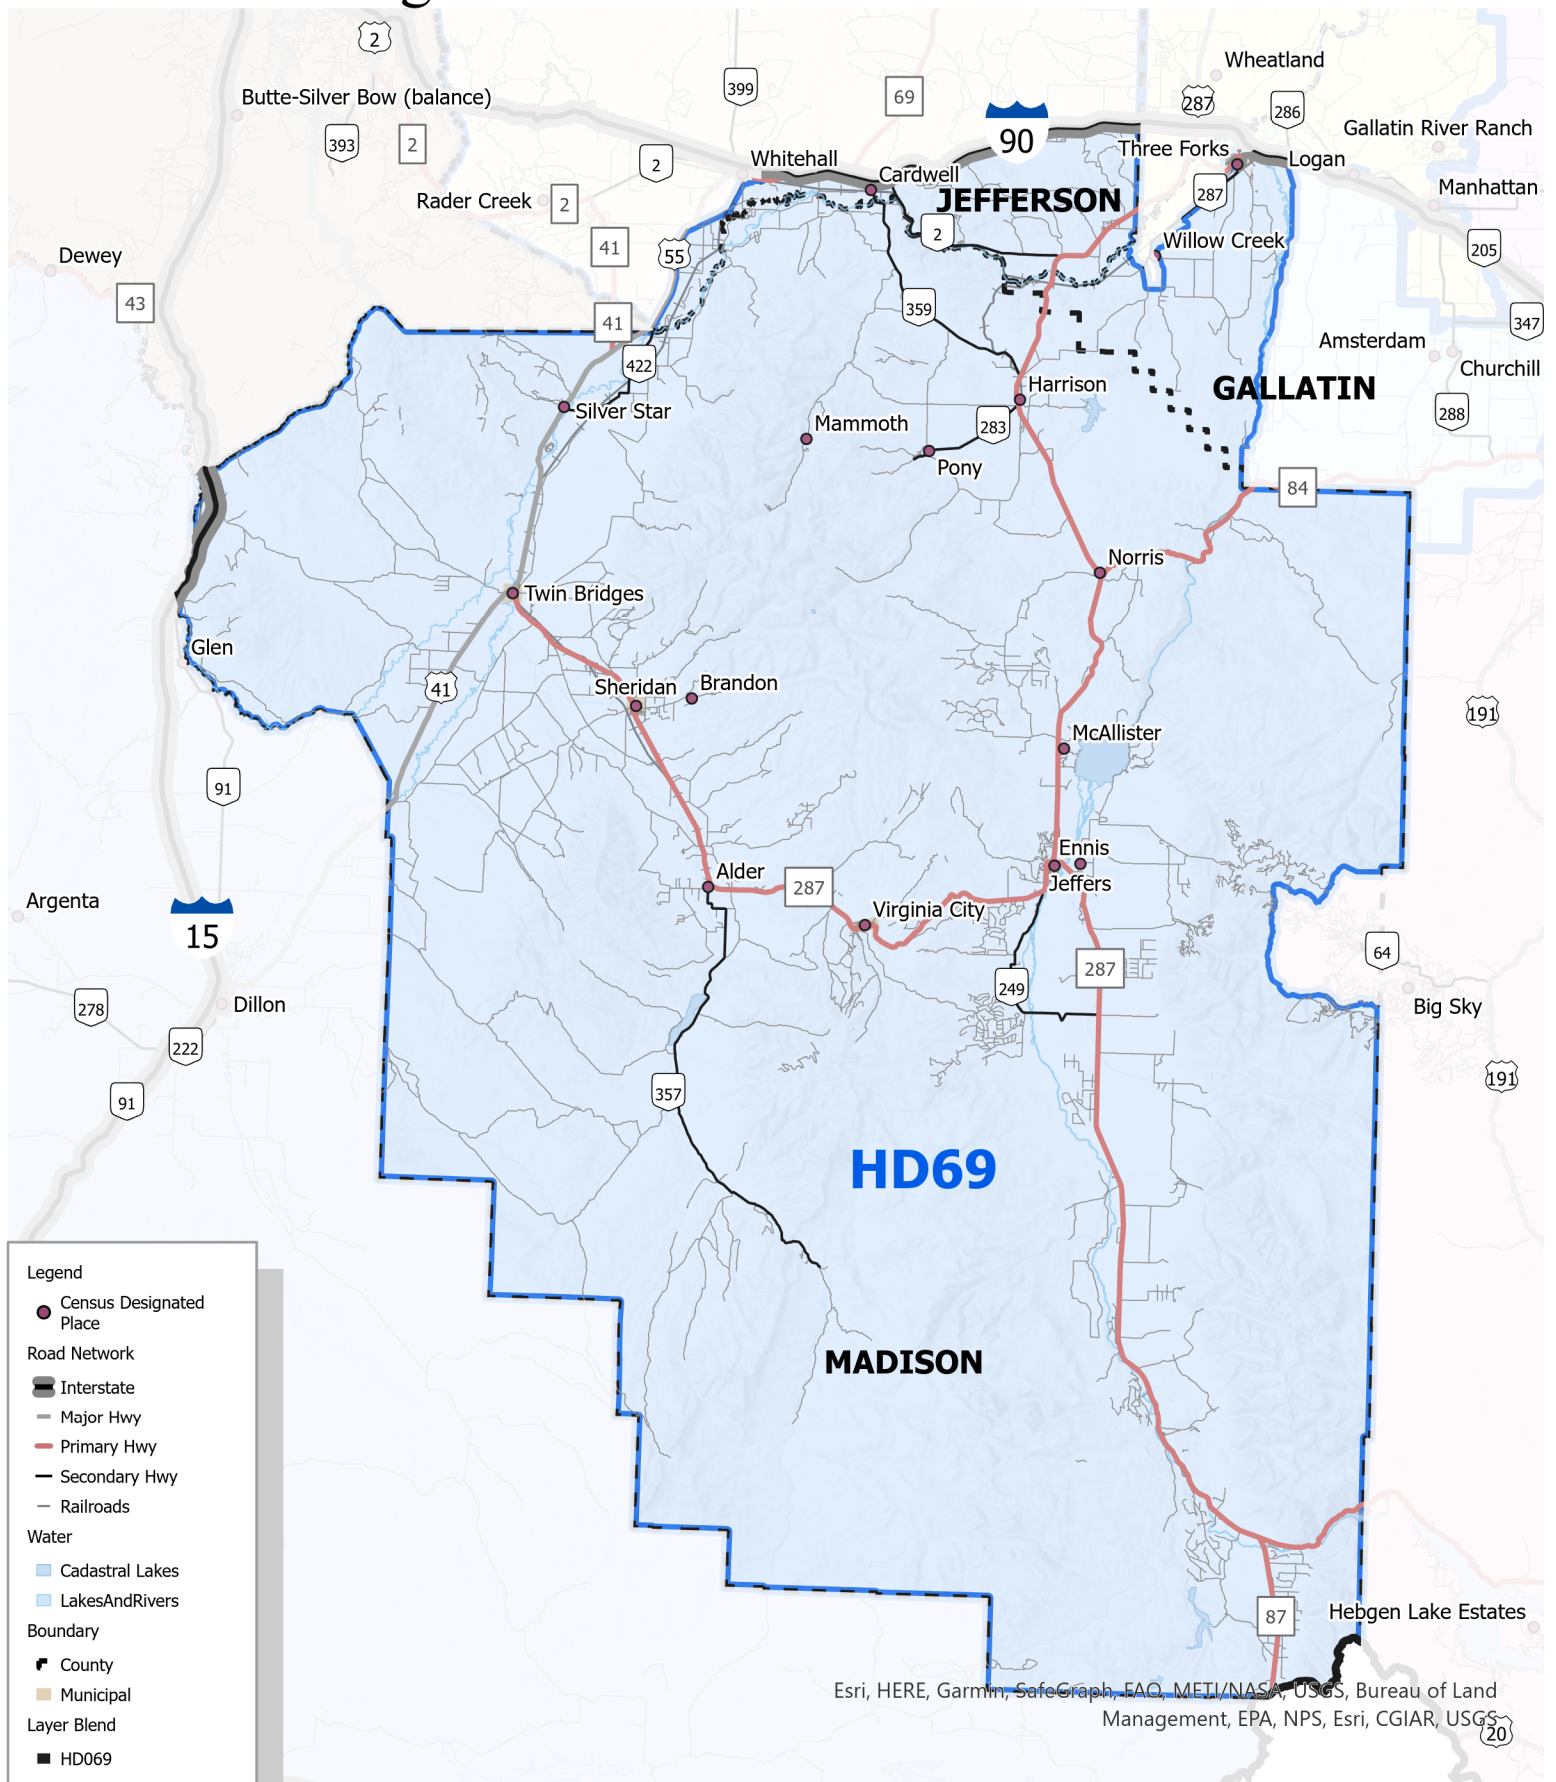

House District 69

2024 - 2032 Legislative Districts

Esri, HERE, Garmin, SafeGraph, FAO, METI/NASA, USGS, Bureau of Land Management, EPA, NPS, Esri, CGIAR, USGS